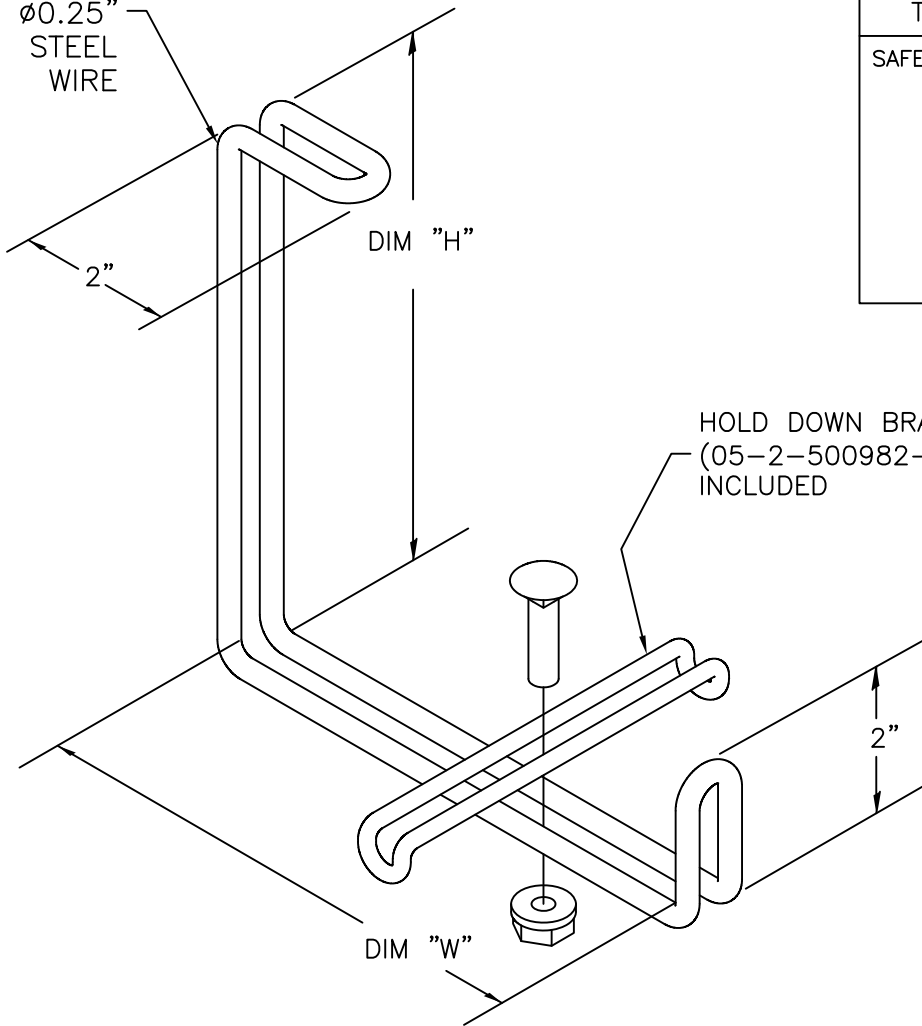

<u>CM24 C BRACKET SUPPORT</u>	<u>DESCRIPTION</u>	<u>DIM "W"</u>	<u>DIM "H"</u>
05-CM24-04201	C BRACKET SUPPORT 6"	6½"	7"
05-CM24-04202	C BRACKET SUPPORT 8"	8½"	9"
05-CM24-04205	C BRACKET SUPPORT 12"	12½"	13"

CM24
C BRACKET SUPPORT

∅0.25"
STEEL
WIRE

TRAY FINISH

SAFETY YELLOW =1
WHITE =2
CHROME =3
BLACK =4
RED =5
BLUE =6
ORANGE =10

HOLD DOWN BRACKET KIT
(05-2-500982-X)
INCLUDED

Wiremaid Products Division
Tel: (954-) 545-9000
Fax: (954) 545-9011
email: Info@cablemgr.com

DRAWN BY 05/28/2014 TM	DESCRIPTION C BRACKET SUPPORT CM24 PRO-10 CABLE MANAGER	DRAWING NO. CM24
CHECKED BY	SCALE: N/A	REV B