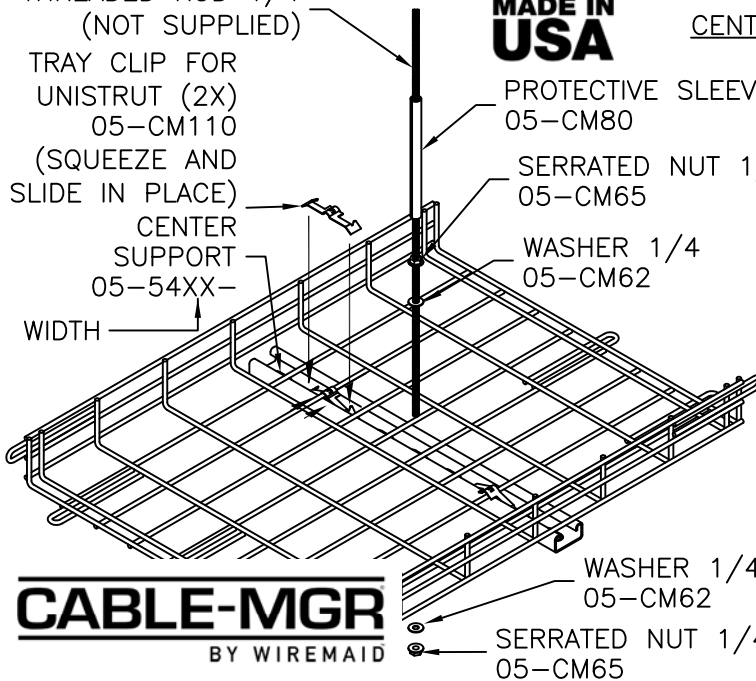

DRAWN BY 09/01/2017 TM	DESCRIPTION CENTER SUPPORT CM50 PRO-10 CABLE MANAGER	DRAWING NO. CM50
CHECKED BY	SCALE: N/A	REV A

CM54  
 CENTER SUPPORT  
 14 GAUGE  
 13/16" STEEL  
 CHANNEL

CENTER SUPPORT KIT	DIM "W"
05-5016-	16"
05-5018-	18"
05-5020-	20"
05-5022-	24"
05-5024-	36"

THREADED ROD 1/4  
 (NOT SUPPLIED)  
 TRAY CLIP FOR  
 UNISTRUT (2X)  
 05-CM110  
 (SQUEEZE AND  
 SLIDE IN PLACE)  
 CENTER  
 SUPPORT  
 05-54XX-  
 WIDTH

**MADE IN  
 USA**

CENTER SUPPORT KIT

PROTECTIVE SLEEVE	05-5016-
05-CM80	05-5018-
SERRATED NUT 1/4	05-5020-
05-CM65	05-5022-
WASHER 1/4	05-5024-
05-CM62	