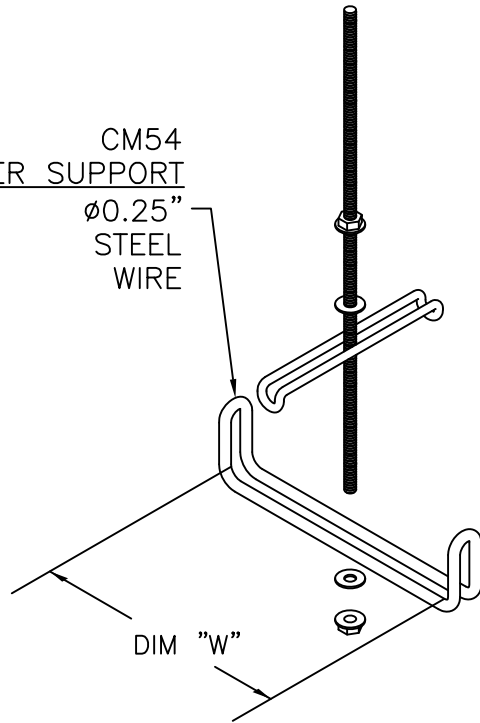

**CM54  
CENTER SUPPORT**

CENTER SUPPORT KIT	DIM "W"
05-5002-	2½"
05-5004-	4½"
05-5006-	6½"
05-5008-	8½"
05-5012-	12½"

**MADE IN USA**

THREADED ROD 1/4  
(NOT SUPPLIED)

PROTECTIVE SLEEVE  
05-CM80

SERRATED NUT 1/4  
05-CM65

WASHER 1/4  
05-CM62

CENTER SUPPORT  
05-54XX-

WIDTH

**CENTER SUPPORT KIT**

HOLD DOWN  
BRACKET  
05-02-500569

05-5002-  
05-5004-  
05-5006-  
05-5008-  
05-5012-

**TRAY FINISH**

SAFETY YELLOW = 1	WHITE = 2
CHROME = 3	BLACK = 4
RED = 5	BLUE = 6
ORANGE = 10	

**WASHER 1/4 05-CM62**

**SERRATED NUT 1/4 05-CM65**

**CABLE-MGR**  
BY WIREMAID  
[WWW.WIREMAIDUSA.COM](http://WWW.WIREMAIDUSA.COM)

Wiremaid Products Division  
Tel: (954-) 545-9000  
Fax: (954) 545-9011  
email: [Info@cablemgr.com](mailto:Info@cablemgr.com)

THREADED ROD 1/4  
 (NOT SUPPLIED)  
 TRAY CLIP FOR  
 UNISTRUT (2X)  
 05-CM110  
 (SQUEEZE AND  
 SLIDE IN PLACE)  
 CENTER  
 SUPPORT  
 05-54XX-  
 WIDTH

**MADE IN  
 USA**

CENTER SUPPORT KIT

PROTECTIVE SLEEVE	05-5016-
05-CM80	05-5018-
SERRATED NUT 1/4	05-5020-
05-CM65	05-5022-
WASHER 1/4	05-5024-
05-CM62	