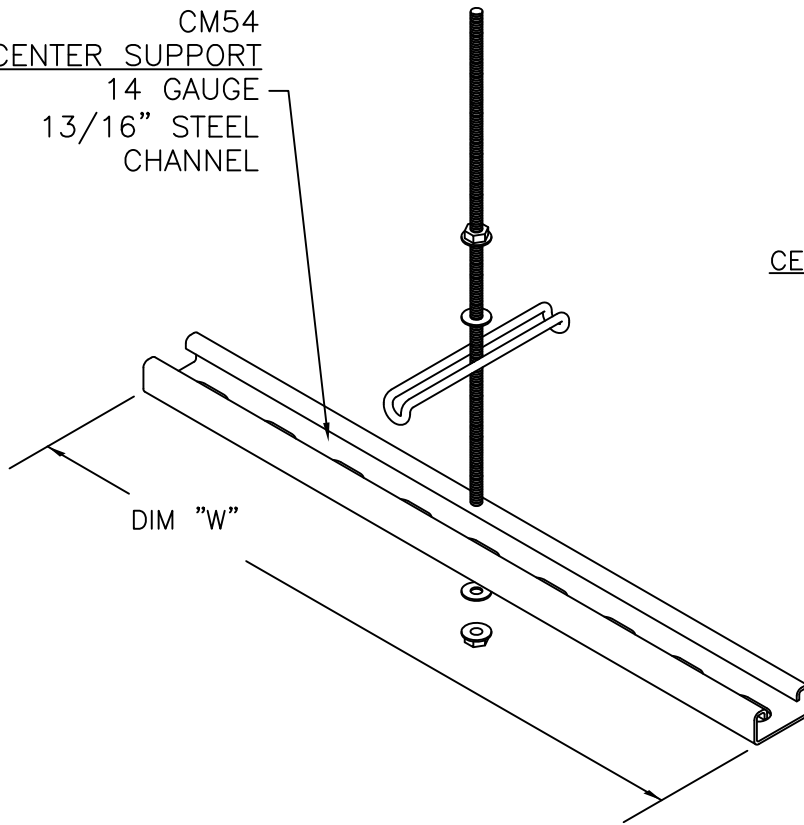

WASHER 1/4  
05-CM62

CENTER SUPPORT  
05-54XX-

WIDTH

**CENTER SUPPORT KIT**

HOLD DOWN  
BRACKET  
05-02-500569

05-5002-  
05-5004-  
05-5006-  
05-5008-  
05-5012-

**TRAY FINISH**

SAFETY YELLOW = 1	WHITE = 2
CHROME = 3	BLACK = 4
RED = 5	BLUE = 6
ORANGE = 10	

**WASHER 1/4 05-CM62**

**SERRATED NUT 1/4 05-CM65**

**CABLE-MGR**  
BY WIREMAID  
[WWW.WIREMAIDUSA.COM](http://WWW.WIREMAIDUSA.COM)

Wiremaid Products Division  
Tel: (954-) 545-9000  
Fax: (954) 545-9011  
email: [Info@cablemgr.com](mailto:Info@cablemgr.com)

DRAWN BY 09/01/2017 TM	DESCRIPTION CENTER SUPPORT CM50 PRO-10 CABLE MANAGER	DRAWING NO. CM50
CHECKED BY	SCALE: N/A	REV A

CM54  
 CENTER SUPPORT  
 14 GAUGE  
 13/16" STEEL  
 CHANNEL

CENTER SUPPORT KIT	DIM "W"
05-5016-	16"
05-5018-	18"
05-5020-	20"
05-5022-	24"
05-5024-	36"

THREADED ROD 1/4  
 (NOT SUPPLIED)  
 TRAY CLIP FOR  
 UNISTRUT (2X)  
 05-CM110  
 (SQUEEZE AND  
 SLIDE IN PLACE)  
 CENTER  
 SUPPORT  
 05-54XX-  
 WIDTH

**MADE IN  
 USA**

CENTER SUPPORT KIT

PROTECTIVE SLEEVE	05-5016-
05-CM80	05-5018-
SERRATED NUT 1/4	05-5020-
05-CM65	05-5022-
WASHER 1/4	05-5024-
05-CM62	