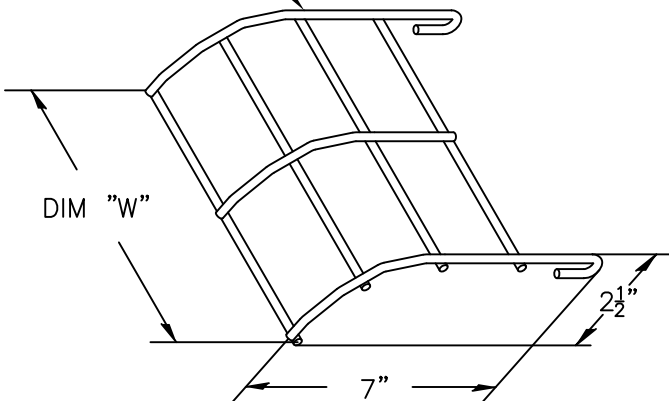

CM59  
END WATERFALL

∅0.187"  
STEEL  
WIRE

CM59  
END WATERFALL

05-5904-  
05-5906-  
05-5908-

DIM "W"

3 3/8"  
5 3/8"  
7 3/8"

CM59  
END WATERFALL

∅0.187"  
STEEL  
WIRE

CM59  
END WATERFALL

05-5912-  
05-5918-  
05-5924-

DIM "W"

11 3/8"  
17 3/8"  
23 3/8"

U.S. Patent No. 7,546,987

TRAY FINISH

- SAFETY YELLOW = 1
- WHITE = 2
- CHROME = 3
- BLACK = 4
- RED = 5
- BLUE = 6
- ORANGE = 10

DRAWING NO.  
CM59XX  
SCALE: N/A REV B