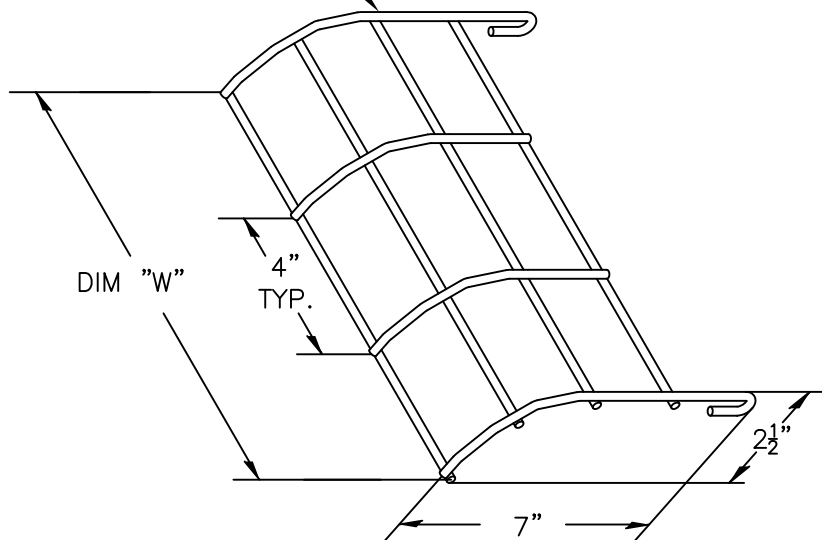

CM59  
END WATERFALL

∅0.187"  
STEEL  
WIRE

CM59  
END WATERFALL

05-5904-  
05-5906-  
05-5908-

DIM "W"

3 3/8"  
5 3/8"  
7 3/8"

CM59  
END WATERFALL

∅0.187"  
STEEL  
WIRE

CM59  
END WATERFALL

05-5912-  
05-5918-  
05-5924-

DIM "W"

11 3/8"  
17 3/8"  
23 3/8"

U.S. Patent No. 7,546,987

TRAY FINISH

- SAFETY YELLOW = 1
- WHITE = 2
- CHROME = 3
- BLACK = 4
- RED = 5
- BLUE = 6
- ORANGE = 10

DRAWING NO.  
CM59XX  
SCALE: N/A REV B