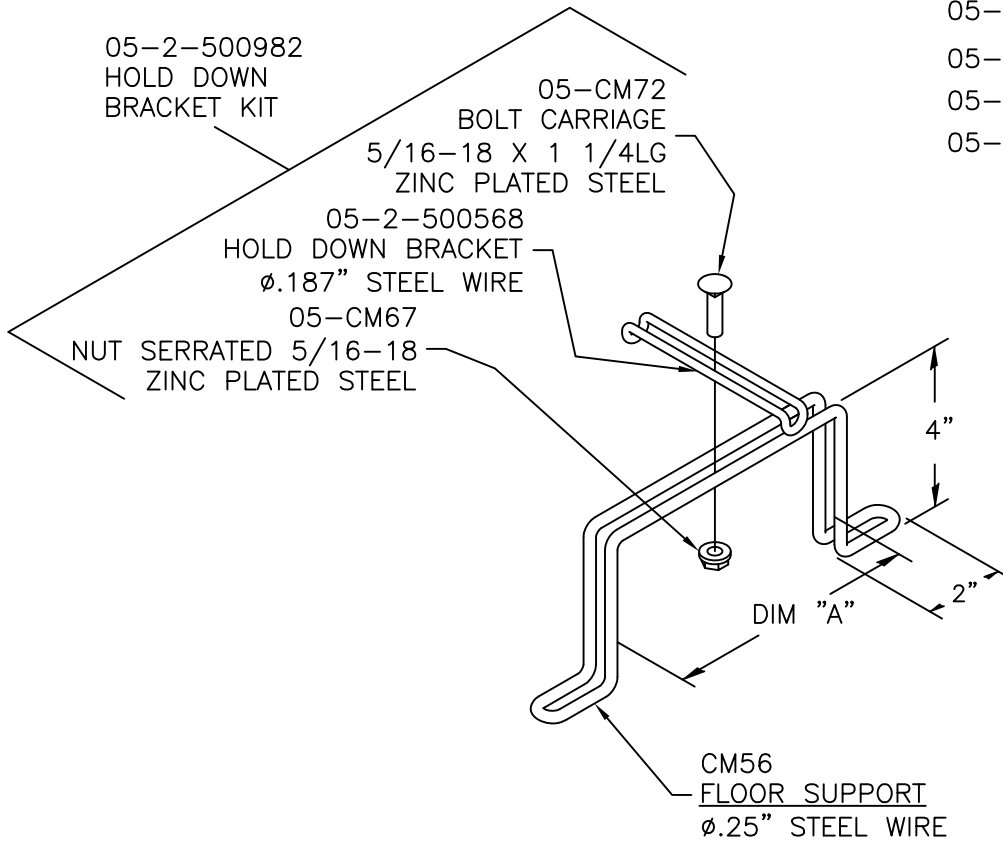

FLOOR MOUNT SUPPORT KIT

DIM "W"

05-5602-	2½"
05-5604-	4½"
05-5606-	6½"
05-5608-	8½"
05-5612-	12½"
05-5618-	18½"
05-5624-	24½"
05-5636-	36½"

TRAY FINISH
SAFETY YELLOW = 1
WHITE = 2
CHROME = 3
BLACK = 4
RED = 5
BLUE = 6
ORANGE = 10

Wiremaid Products Division
Tel: (954-) 545-9000
Fax: (954) 545-9011
email: Info@cablemgr.com

DRAWN BY <i>09/06/2017 TM</i>	DESCRIPTION FLOOR SUPPORT PRO-10 CABLE MANAGER	DRAWING NO. <i>CM56</i>
CHECKED BY	SCALE: N/A	REV B