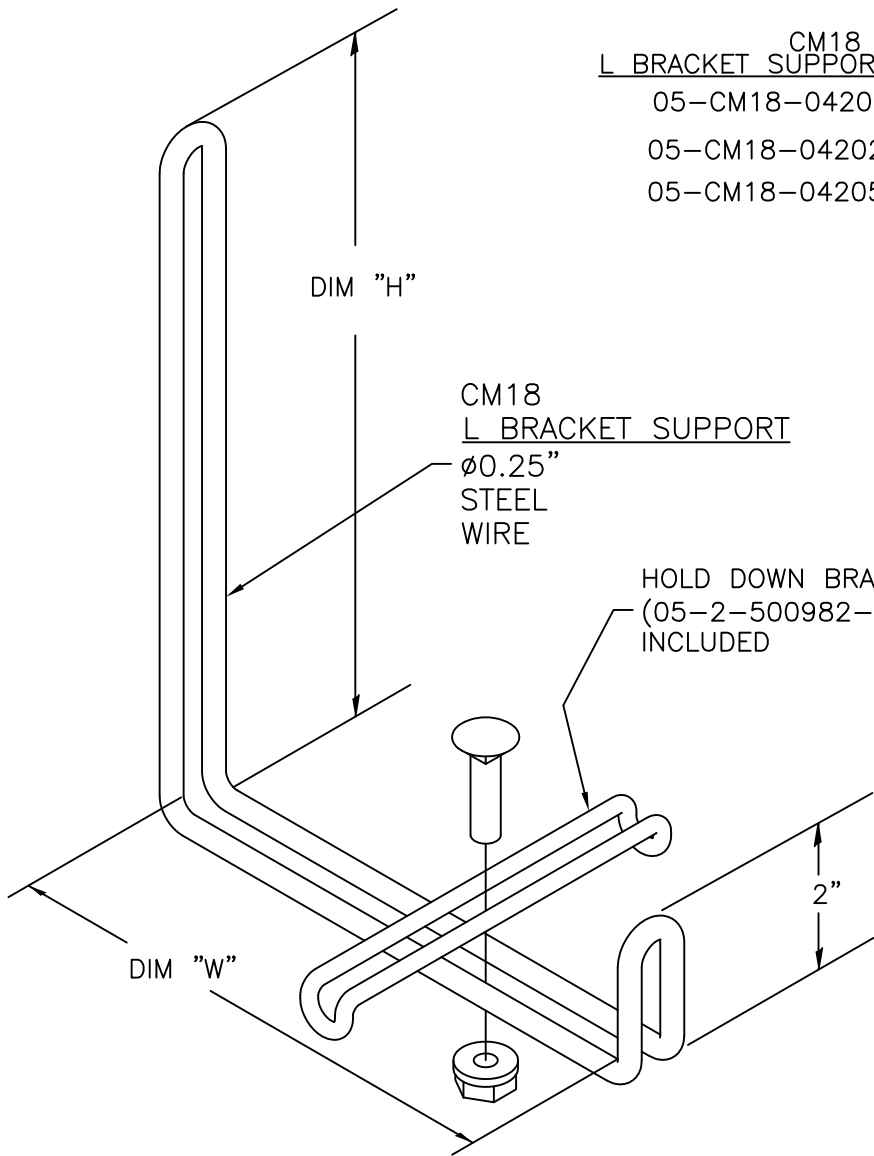

**CM18
L BRACKET SUPPORT**

DESCRIPTION

DIM "W" DIM "H"

05-CM18-04201	L BRACKET SUPPORT 6"	6 $\frac{1}{2}$ "	8 $\frac{3}{4}$ "
05-CM18-04202	L BRACKET SUPPORT 8"	8 $\frac{1}{2}$ "	10 $\frac{3}{4}$ "
05-CM18-04205	L BRACKET SUPPORT 12"	12 $\frac{1}{2}$ "	14 $\frac{3}{4}$ "

TRAY FINISH	
SAFETY YELLOW	=1
WHITE	=2
CHROME	=3
BLACK	=4
RED	=5
BLUE	=6
ORANGE	=10

**CM18
L BRACKET SUPPORT**

DESCRIPTION

DIM "W" DIM "H"

05-CM18-04208	L BRACKET SUPPORT 18"	18"	5"
05-CM18-04210	L BRACKET SUPPORT 24"	24"	5"

CM110
TRAY CLIP
FOR UNISTRUT
(SQUEEZE AND
SLIDE IN PLACE)
(2X)

TRAY FINISH	
=1 SAFETY YELLOW	
=2 WHITE	
=3 CHROME	
=4 BLACK	
=5 RED	
=6 BLUE	
=10 ORANGE	

Wiremaid Products Division
Tel: (954-) 545-9000
Fax: (954) 545-9011
email: Info@cablemgr.com

DRAWN BY
05/28/2014 TM
CHECKED BY

DESCRIPTION
L BRACKET
SUPPORT CM18
PRO-10
CABLE MANAGER

DRAWING NO.
CM18
SCALE: N/A REV B