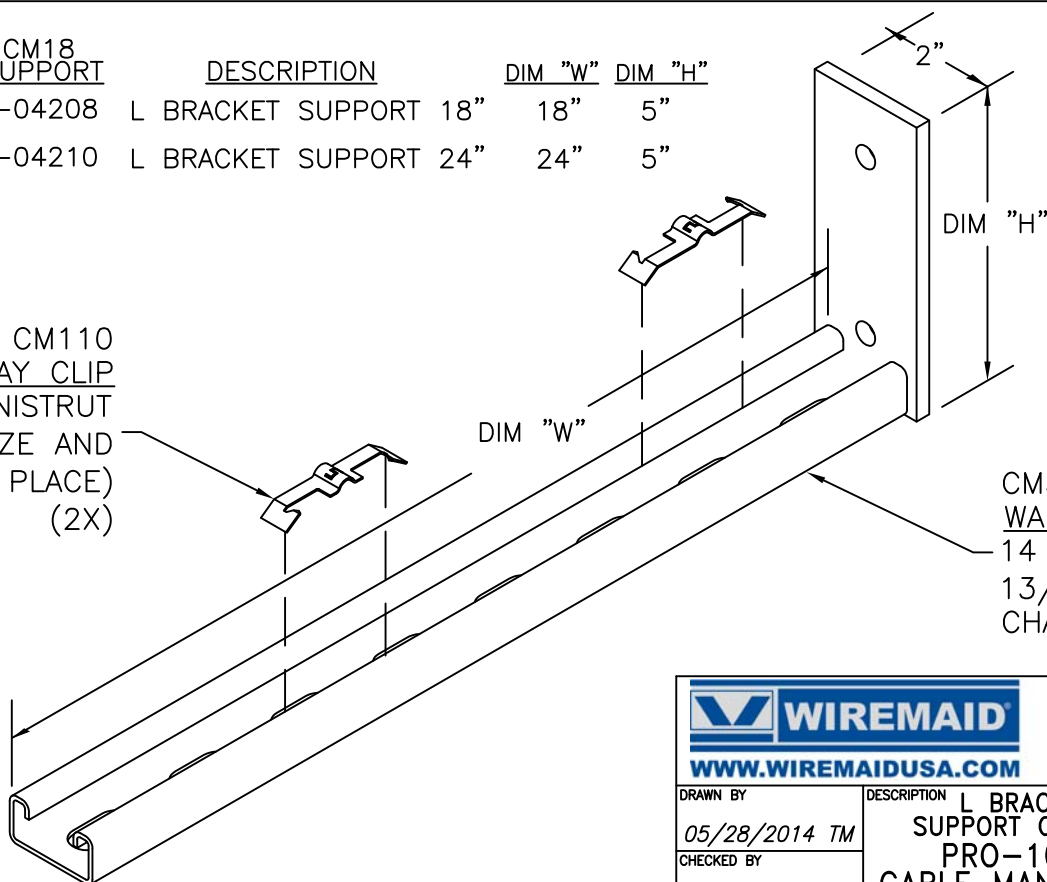

**CM18
L BRACKET SUPPORT**

DESCRIPTION

DIM "W" DIM "H"

05-CM18-04201	L BRACKET SUPPORT 6"	6 $\frac{1}{2}$ "	8 $\frac{3}{4}$ "
05-CM18-04202	L BRACKET SUPPORT 8"	8 $\frac{1}{2}$ "	10 $\frac{3}{4}$ "
05-CM18-04205	L BRACKET SUPPORT 12"	12 $\frac{1}{2}$ "	14 $\frac{3}{4}$ "

TRAY FINISH	
SAFETY YELLOW	=1
WHITE	=2
CHROME	=3
BLACK	=4
RED	=5
BLUE	=6
ORANGE	=10

**CM18
L BRACKET SUPPORT**

DESCRIPTION

DIM "W" DIM "H"

05-CM18-04208	L BRACKET SUPPORT 18"	18"	5"
05-CM18-04210	L BRACKET SUPPORT 24"	24"	5"

CM110
TRAY CLIP
FOR UNISTRUT
(SQUEEZE AND
SLIDE IN PLACE)
(2X)

TRAY FINISH	
=1 SAFETY YELLOW	
=2 WHITE	
=3 CHROME	
=4 BLACK	
=5 RED	
=6 BLUE	
=10 ORANGE	

Wiremaid Products Division
Tel: (954-) 545-9000
Fax: (954) 545-9011
email: Info@cablemgr.com

DRAWN BY
05/28/2014 TM
CHECKED BY

DESCRIPTION
L BRACKET
SUPPORT CM18
PRO-10
CABLE MANAGER

DRAWING NO.
CM18
SCALE: N/A REV B