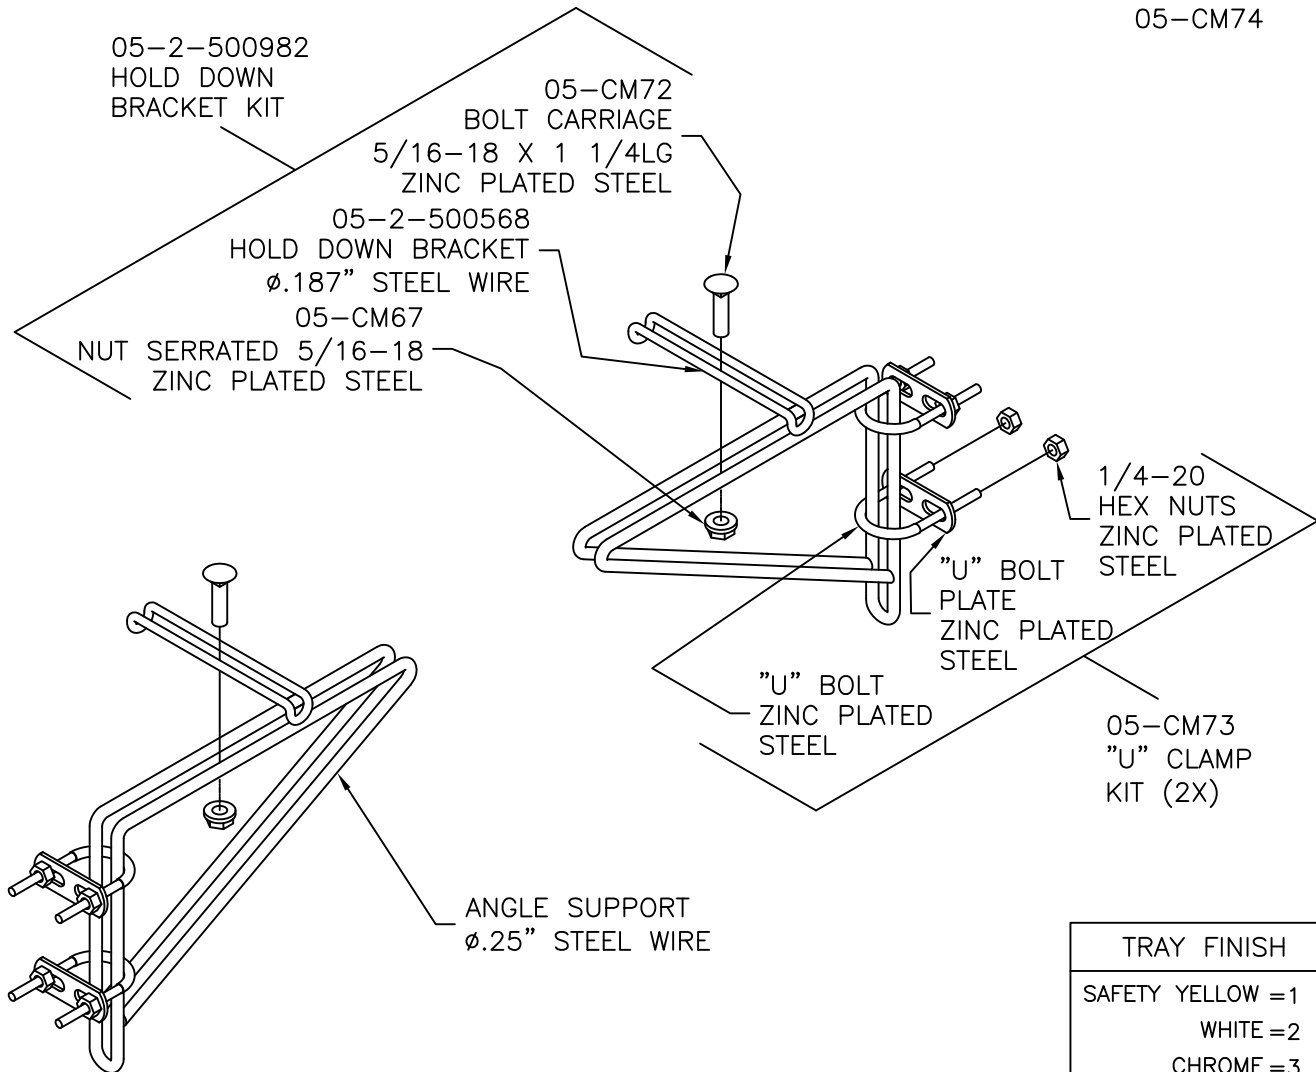

PEDESTAL ANGLE SUPPORT KIT

05-CM74

TRAY FINISH
SAFETY YELLOW = 1
WHITE = 2
CHROME = 3
BLACK = 4
RED = 5
BLUE = 6
ORANGE = 10

Wiremaid Products Division  
Tel: (954-) 545-9000  
Fax: (954) 545-9011  
email: [Info@cablemgr.com](mailto:Info@cablemgr.com)

DRAWN BY 09/01/2017 TM	DESCRIPTION PEDESTAL SUPPORT PRO-10 CABLE MANAGER	DRAWING NO. 05-CM74
CHECKED BY	SCALE: N/A	REV A