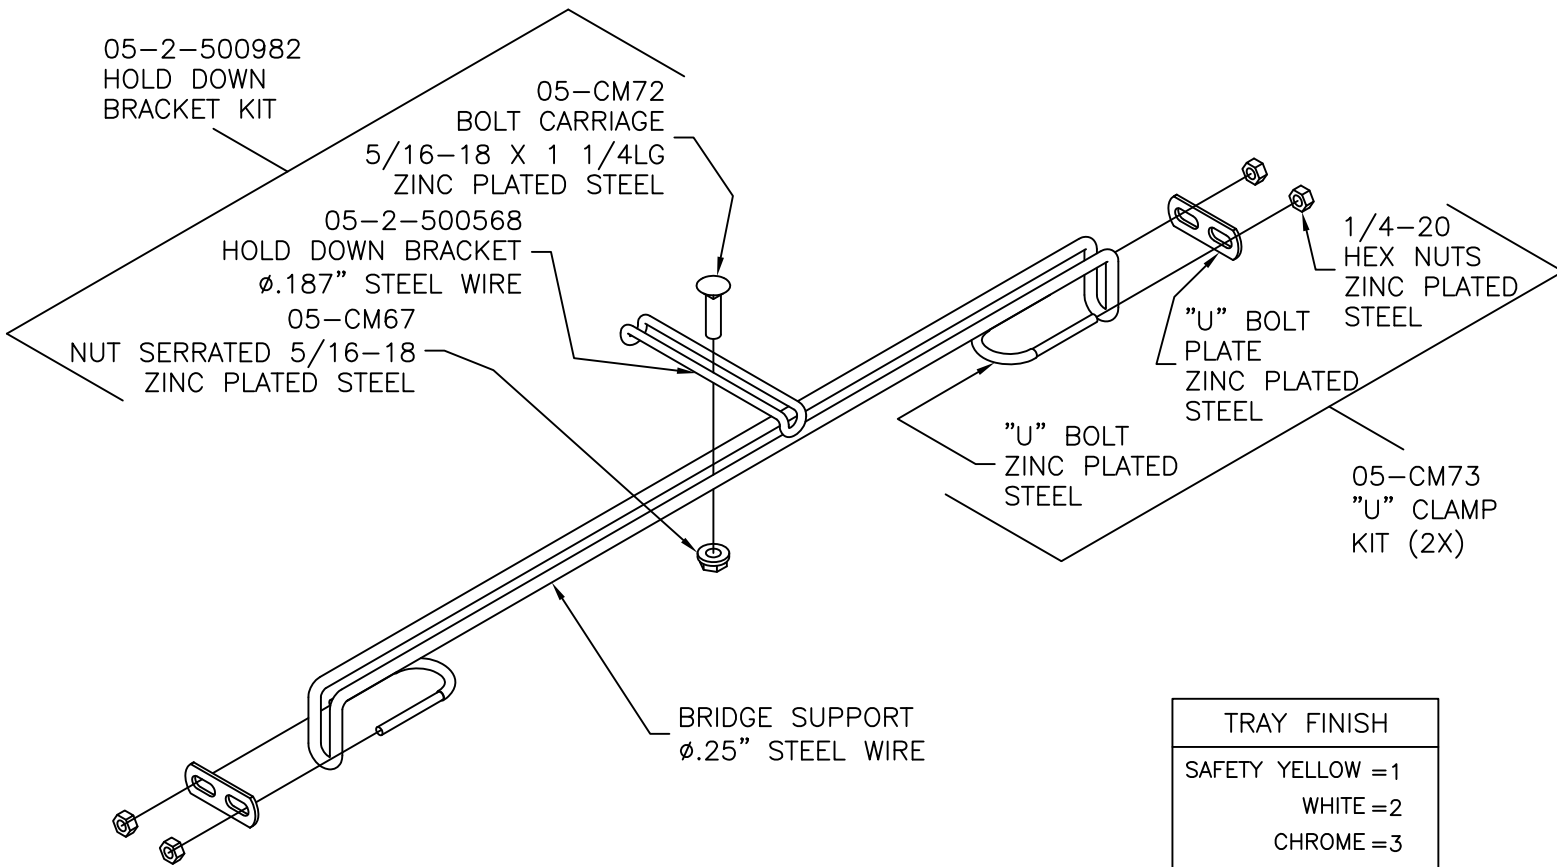

PEDESTAL BRIDGE SUPPORT KIT
05-CM75

TRAY FINISH	
SAFETY YELLOW	=1
WHITE	=2
CHROME	=3
BLACK	=4
RED	=5
BLUE	=6
ORANGE	=10

Wiremaid Products Division
Tel: (954-) 545-9000
Fax: (954) 545-9011
email: Info@cablemgr.com

DRAWN BY
09/23/2015 TM
CHECKED BY

DESCRIPTION
**PEDESTAL SUPPORT
PRO-10
CABLE MANAGER**

DRAWING NO.
05-CM75
SCALE: N/A
REV **B**