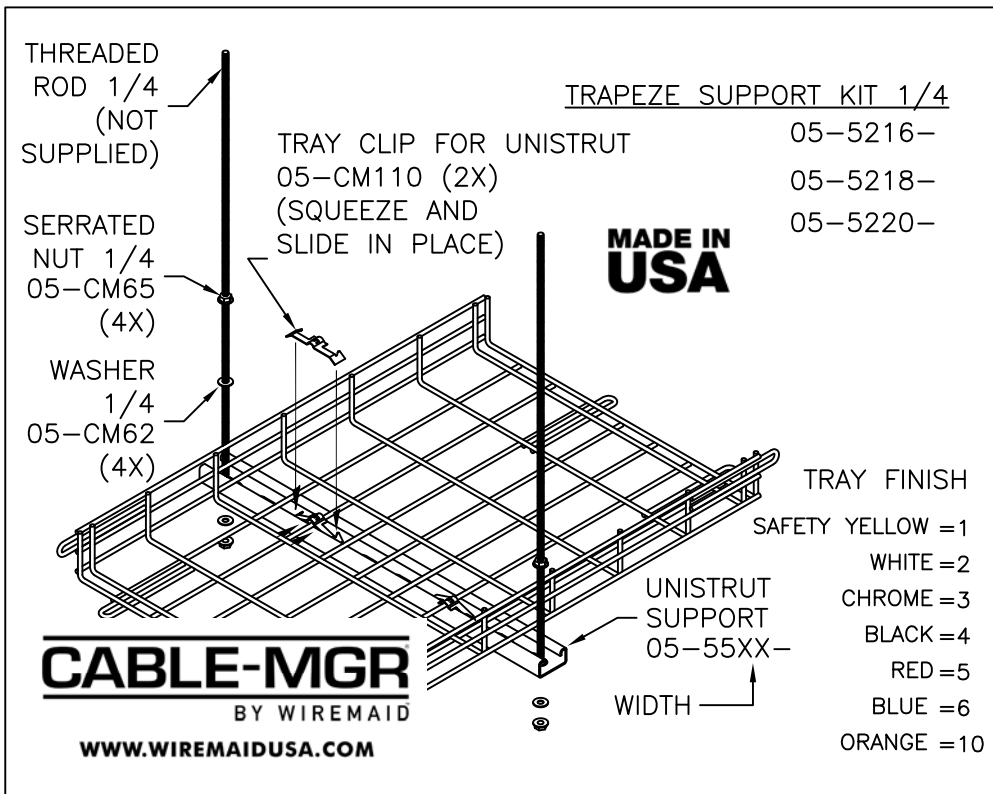

CM52  
 TRAPEZE SUPPORT  
 14 GAUGE  
 13/16" STEEL  
 CHANNEL

TRAPEZE SUPPORT KIT 1/4	DIM "W"
05-5216-	20"
05-5218-	22"
05-5220-	24"

THREADED  
 ROD 1/4  
 (NOT  
 SUPPLIED)

SERRATED  
 NUT 1/4  
 05-CM65  
 (4X)

WASHER  
 1/4  
 05-CM62  
 (4X)

TRAPEZE SUPPORT KIT 1/4

TRAY CLIP FOR UNISTRUT  
 05-CM110 (2X)  
 (SQUEEZE AND  
 SLIDE IN PLACE)

**MADE IN  
 USA**

05-5216-
05-5218-
05-5220-

TRAY FINISH

- SAFETY YELLOW = 1
- WHITE = 2
- CHROME = 3
- BLACK = 4
- RED = 5
- BLUE = 6
- ORANGE = 10