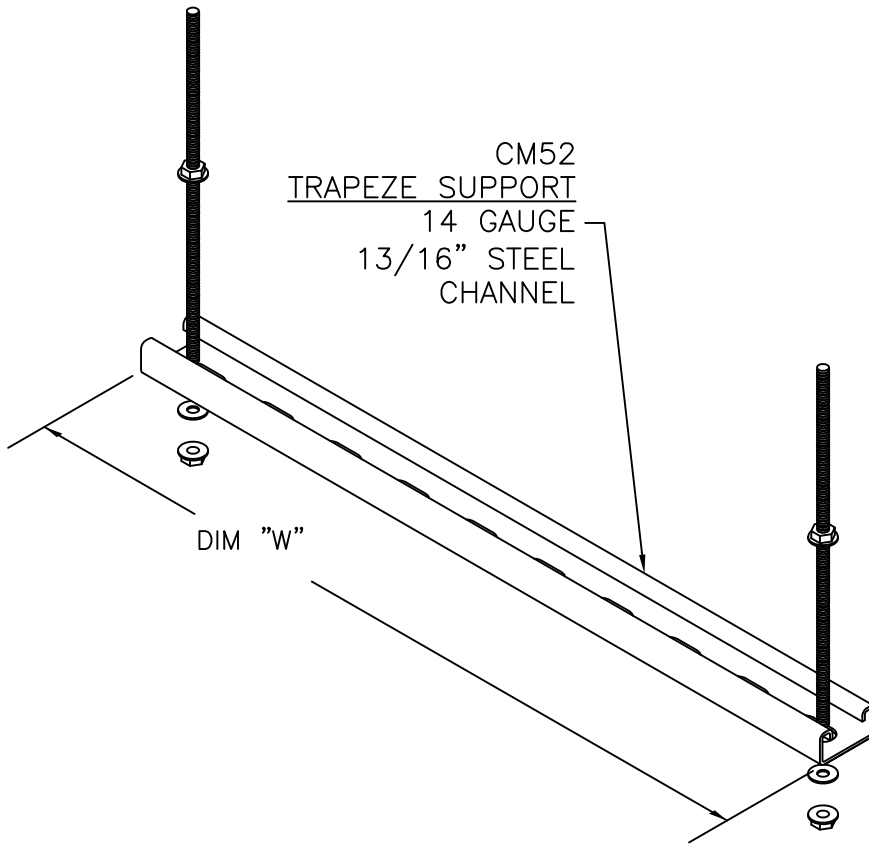

WASHER  
 1/4  
 05-CM62  
 (4X)

TRAPEZE SUPPORT KIT 1/4

TRAY CLIP FOR UNISTRUT  
 05-CM110 (2X)  
 (SQUEEZE AND  
 SLIDE IN PLACE)

**MADE IN  
 USA**

05-5216-
05-5218-
05-5220-

TRAY FINISH

- SAFETY YELLOW = 1
- WHITE = 2
- CHROME = 3
- BLACK = 4
- RED = 5
- BLUE = 6
- ORANGE = 10

DRAWN BY	DESCRIPTION	DRAWING NO.
09/05/2017 TM	TRAPEZE SUPPORT CM52	CM52
CHECKED BY	PRO-10 CABLE MANAGER	SCALE: N/A REV B

CM52 TRAPEZE SUPPORT	
05-5224-	
05-5236-	

DIM "W"
28"
40"

**WIREMAID**  
WWW.WIREMAIDUSA.COM