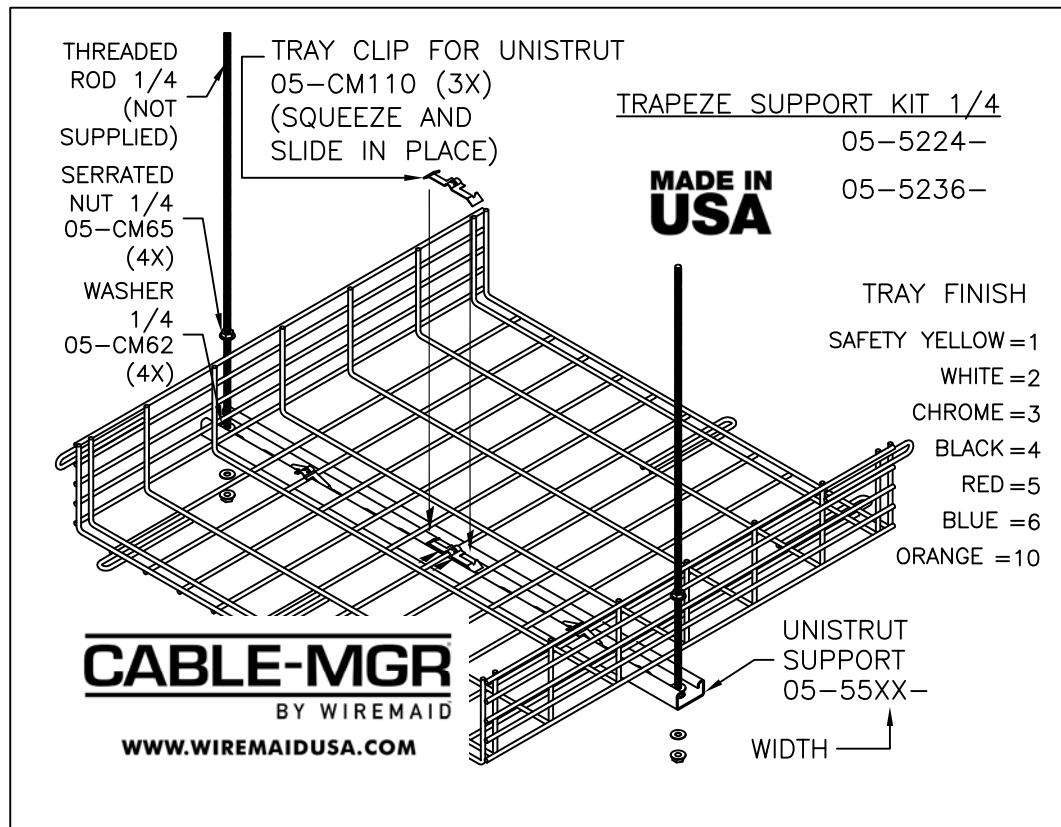

WASHER  
 1/4  
 05-CM62  
 (4X)

TRAPEZE SUPPORT KIT 1/4

TRAY CLIP FOR UNISTRUT  
 05-CM110 (2X)  
 (SQUEEZE AND  
 SLIDE IN PLACE)

**MADE IN  
 USA**

05-5216-
05-5218-
05-5220-

TRAY FINISH

- SAFETY YELLOW = 1
- WHITE = 2
- CHROME = 3
- BLACK = 4
- RED = 5
- BLUE = 6
- ORANGE = 10

DRAWN BY	DESCRIPTION	DRAWING NO.
09/05/2017 TM	TRAPEZE SUPPORT CM52	CM52
CHECKED BY	PRO-10 CABLE MANAGER	SCALE: N/A REV B

CM52 TRAPEZE SUPPORT	
05-5224-	
05-5236-	

DIM "W"
28"
40"

**WIREMAID**  
WWW.WIREMAIDUSA.COM