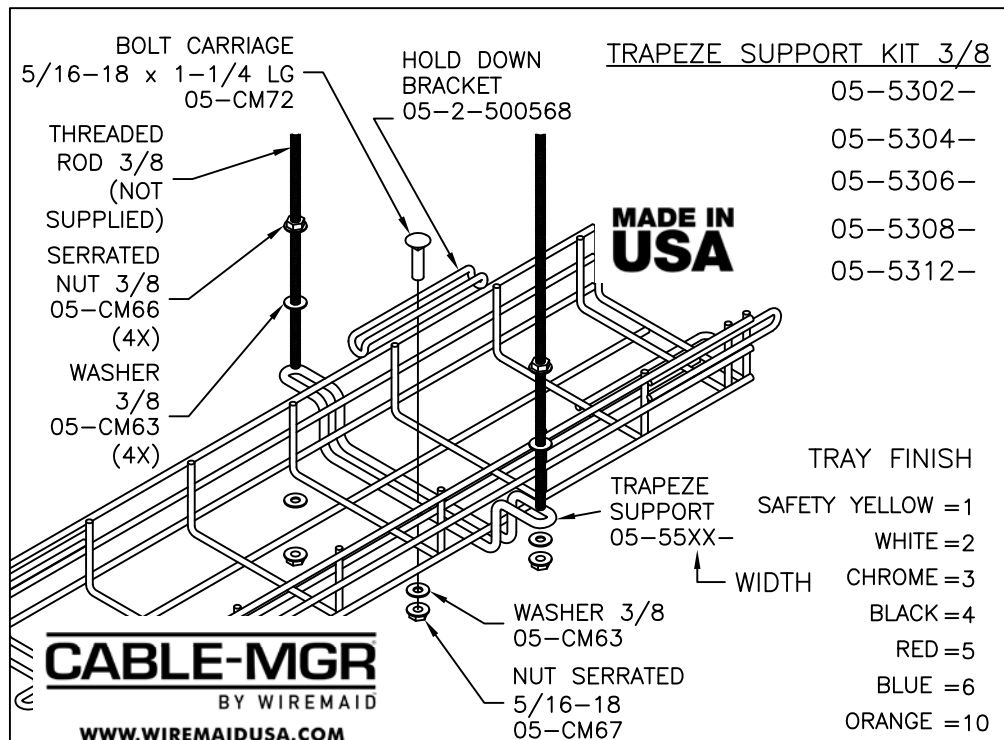

CM53 TRAPEZE SUPPORT	DIM "W"
05-5302-	2½"
05-5304-	4½"
05-5306-	6½"
05-5308-	8½"
05-5312-	12½"

Wiremaid Products Division  
Tel: (954-) 545-9000  
Fax: (954) 545-9011  
email: [Info@cablemgr.com](mailto:Info@cablemgr.com)

DRAWN BY 09/05/2017 TM	DESCRIPTION TRAPEZE SUPPORT CM53 PRO-10 CABLE MANAGER	DRAWING NO. CM53
CHECKED BY	SCALE: N/A	REV B

CM53  
TRAPEZE SUPPORT  
14 GAUGE  
13/16" STEEL  
CHANNEL

CM53  
TRAPEZE SUPPORT

DIM "W"

- 05-5316-
- 05-5318-
- 05-5320-

- 20"
- 22"
- 24"

THREADED  
ROD 3/8  
(NOT  
SUPPLIED)

SERRATED  
NUT 3/8  
05-CM66  
(4X)

WASHER  
3/8  
05-CM63  
(4X)

**CABLE-MGR**  
BY WIREMAID  
[WWW.WIREMAIDUSA.COM](http://WWW.WIREMAIDUSA.COM)

TRAPEZE SUPPORT KIT 3/8

TRAY CLIP FOR UNISTRUT  
05-CM110 (2X)  
(SQUEEZE AND  
SLIDE IN PLACE)

**MADE IN  
USA**

- 05-5316-
- 05-5318-
- 05-5320-

TRAY FINISH

- SAFETY YELLOW = 1
- WHITE = 2
- CHROME = 3
- BLACK = 4
- RED = 5
- BLUE = 6
- ORANGE = 10