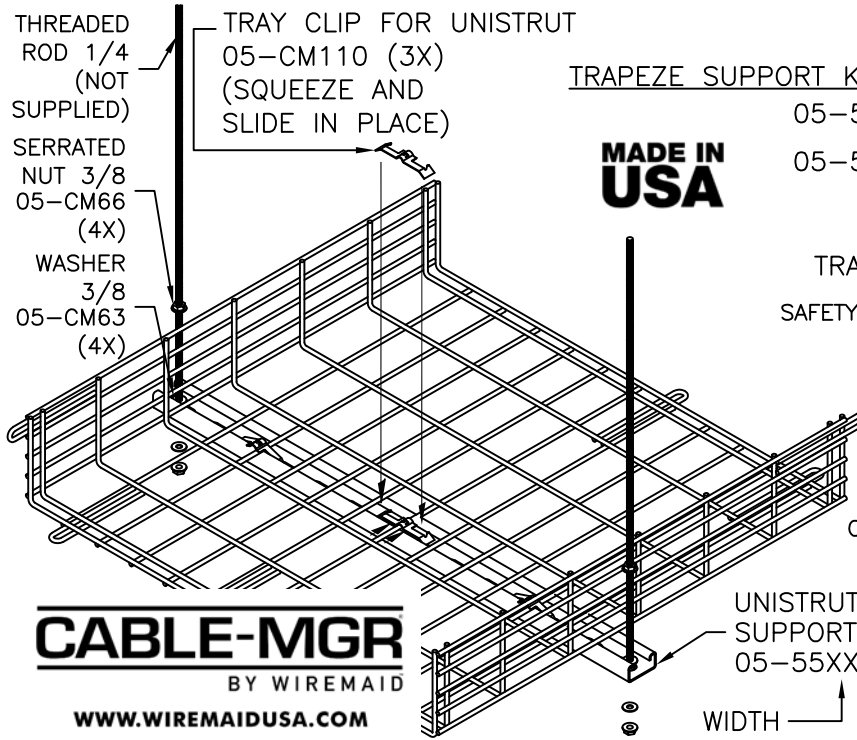

TRAY FINISH

- SAFETY YELLOW = 1
- WHITE = 2
- CHROME = 3
- BLACK = 4
- RED = 5
- BLUE = 6
- ORANGE = 10

CABLE-MGR
BY WIREMAID
WWW.WIREMAIDUSA.COM

UNISTRUT
SUPPORT
05-55XX-
WIDTH

Wiremaid Products Division
Tel: (954-) 545-9000
Fax: (954) 545-9011
email: Info@cablemgr.com

DRAWN BY
09/05/2017 TM
CHECKED BY

DESCRIPTION
TRAPEZE SUPPORT CM53
PRO-10
CABLE MANAGER

DRAWING NO.
CM53
SCALE: N/A
REV B