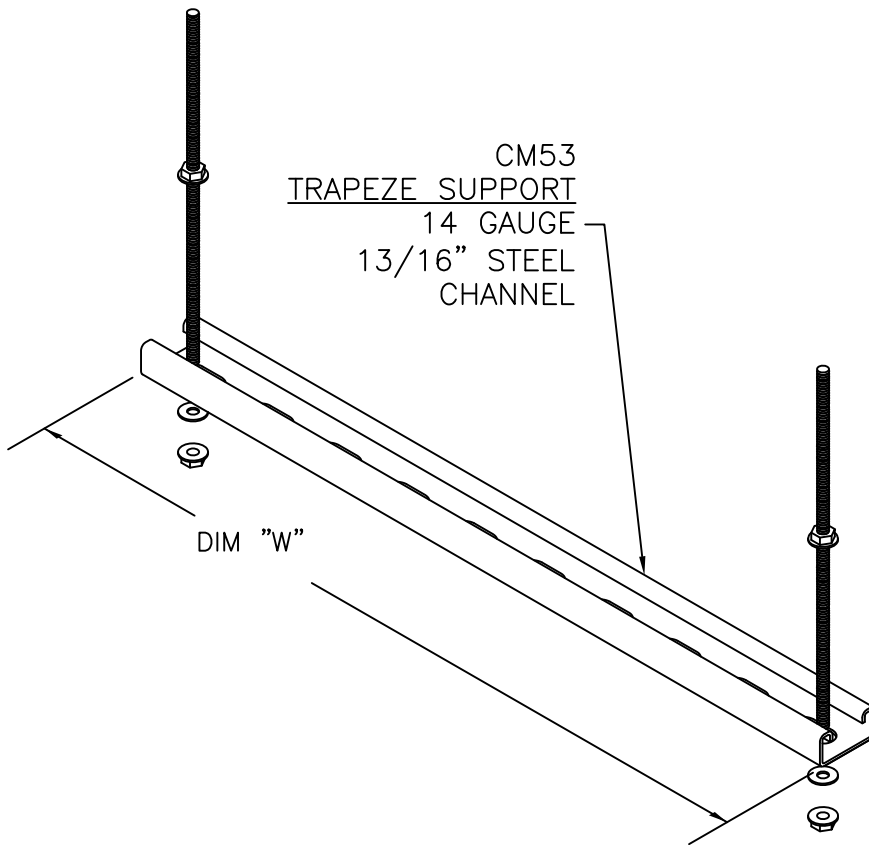

CM53  
TRAPEZE SUPPORT

DIM "W"

05-5324-

28"

05-5336-

40"

CM53  
TRAPEZE SUPPORT  
14 GAUGE  
13/16" STEEL  
CHANNEL

DIM "W"