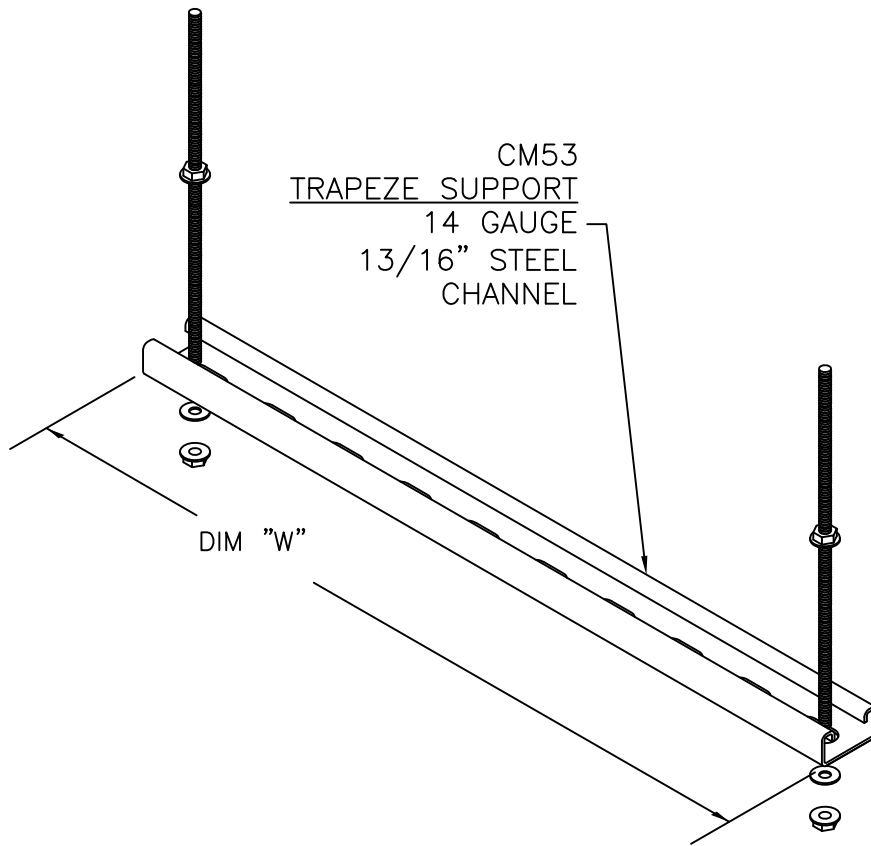

CM53 TRAPEZE SUPPORT	DIM "W"
05-5302-	2½"
05-5304-	4½"
05-5306-	6½"
05-5308-	8½"
05-5312-	12½"

Wiremaid Products Division  
Tel: (954-) 545-9000  
Fax: (954) 545-9011  
email: [Info@cablemgr.com](mailto:Info@cablemgr.com)

DRAWN BY 09/05/2017 TM	DESCRIPTION TRAPEZE SUPPORT CM53 PRO-10 CABLE MANAGER	DRAWING NO. CM53
CHECKED BY	SCALE: N/A	REV B

CM53  
TRAPEZE SUPPORT  
14 GAUGE  
13/16" STEEL  
CHANNEL

CM53  
TRAPEZE SUPPORT

DIM "W"

- 05-5316-
- 05-5318-
- 05-5320-

- 20"
- 22"
- 24"

THREADED  
ROD 3/8  
(NOT  
SUPPLIED)

SERRATED  
NUT 3/8  
05-CM66  
(4X)

WASHER  
3/8  
05-CM63  
(4X)

**CABLE-MGR**  
BY WIREMAID  
[WWW.WIREMAIDUSA.COM](http://WWW.WIREMAIDUSA.COM)

TRAPEZE SUPPORT KIT 3/8

TRAY CLIP FOR UNISTRUT  
05-CM110 (2X)  
(SQUEEZE AND  
SLIDE IN PLACE)

**MADE IN  
USA**

- 05-5316-
- 05-5318-
- 05-5320-

TRAY FINISH

- SAFETY YELLOW = 1
- WHITE = 2
- CHROME = 3
- BLACK = 4
- RED = 5
- BLUE = 6
- ORANGE = 10