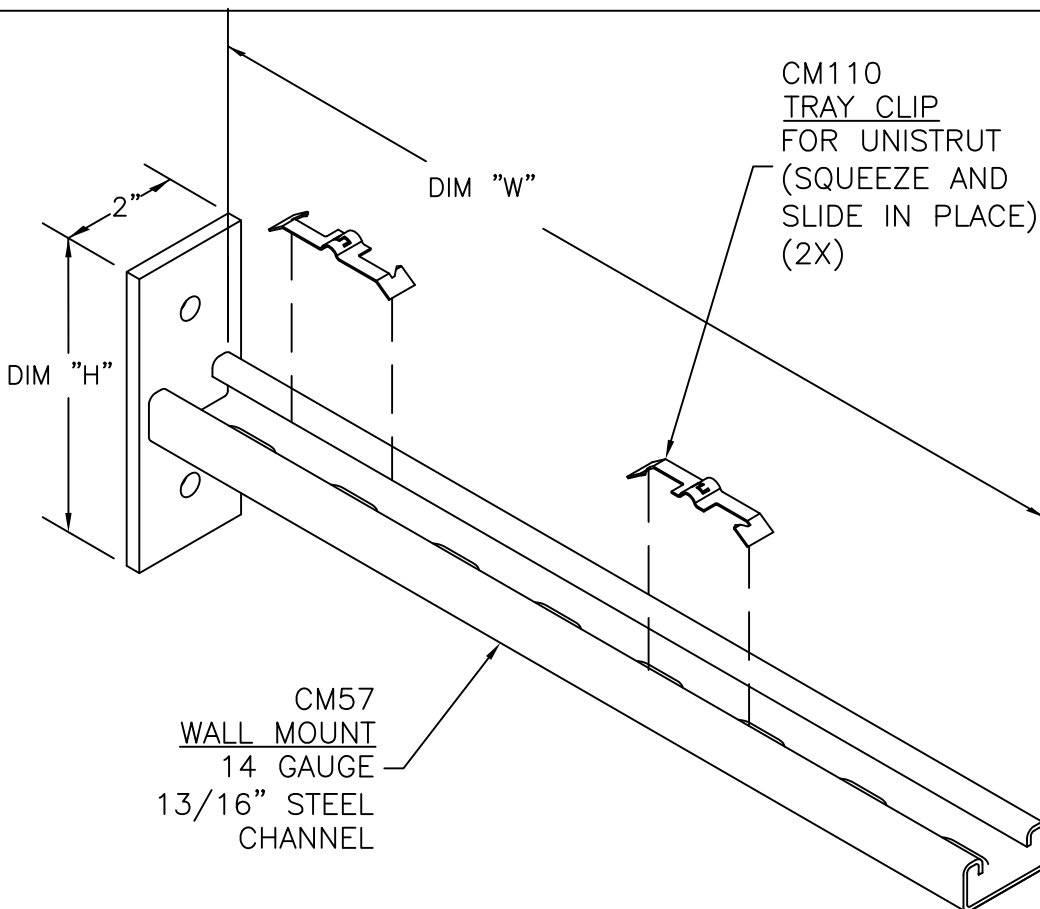

CM57 WALL MOUNT	DIM "W" X DIM "H"
05-5702-	2 $\frac{1}{2}$ " X 4 $\frac{5}{8}$ "
05-5704-	4 $\frac{1}{2}$ " X 5 $\frac{5}{8}$ "
05-5706-	6 $\frac{1}{2}$ " X 6 $\frac{3}{8}$ "
05-5708-	8 $\frac{1}{2}$ " X 6 $\frac{3}{8}$ "
05-5712-	12 $\frac{1}{2}$ " X 9 $\frac{1}{2}$ "

TRAY FINISH
SAFETY YELLOW =1
WHITE =2
CHROME =3
BLACK =4
RED =5
BLUE =6
ORANGE =10

CM57 WALL MOUNT	DIM "W" X DIM "H"
05-5716-	16" X 5"
05-5718-	18" X 5"
05-5720-	20" X 5"
05-5724-	24" X 5"
05-5736-	36" X 5"