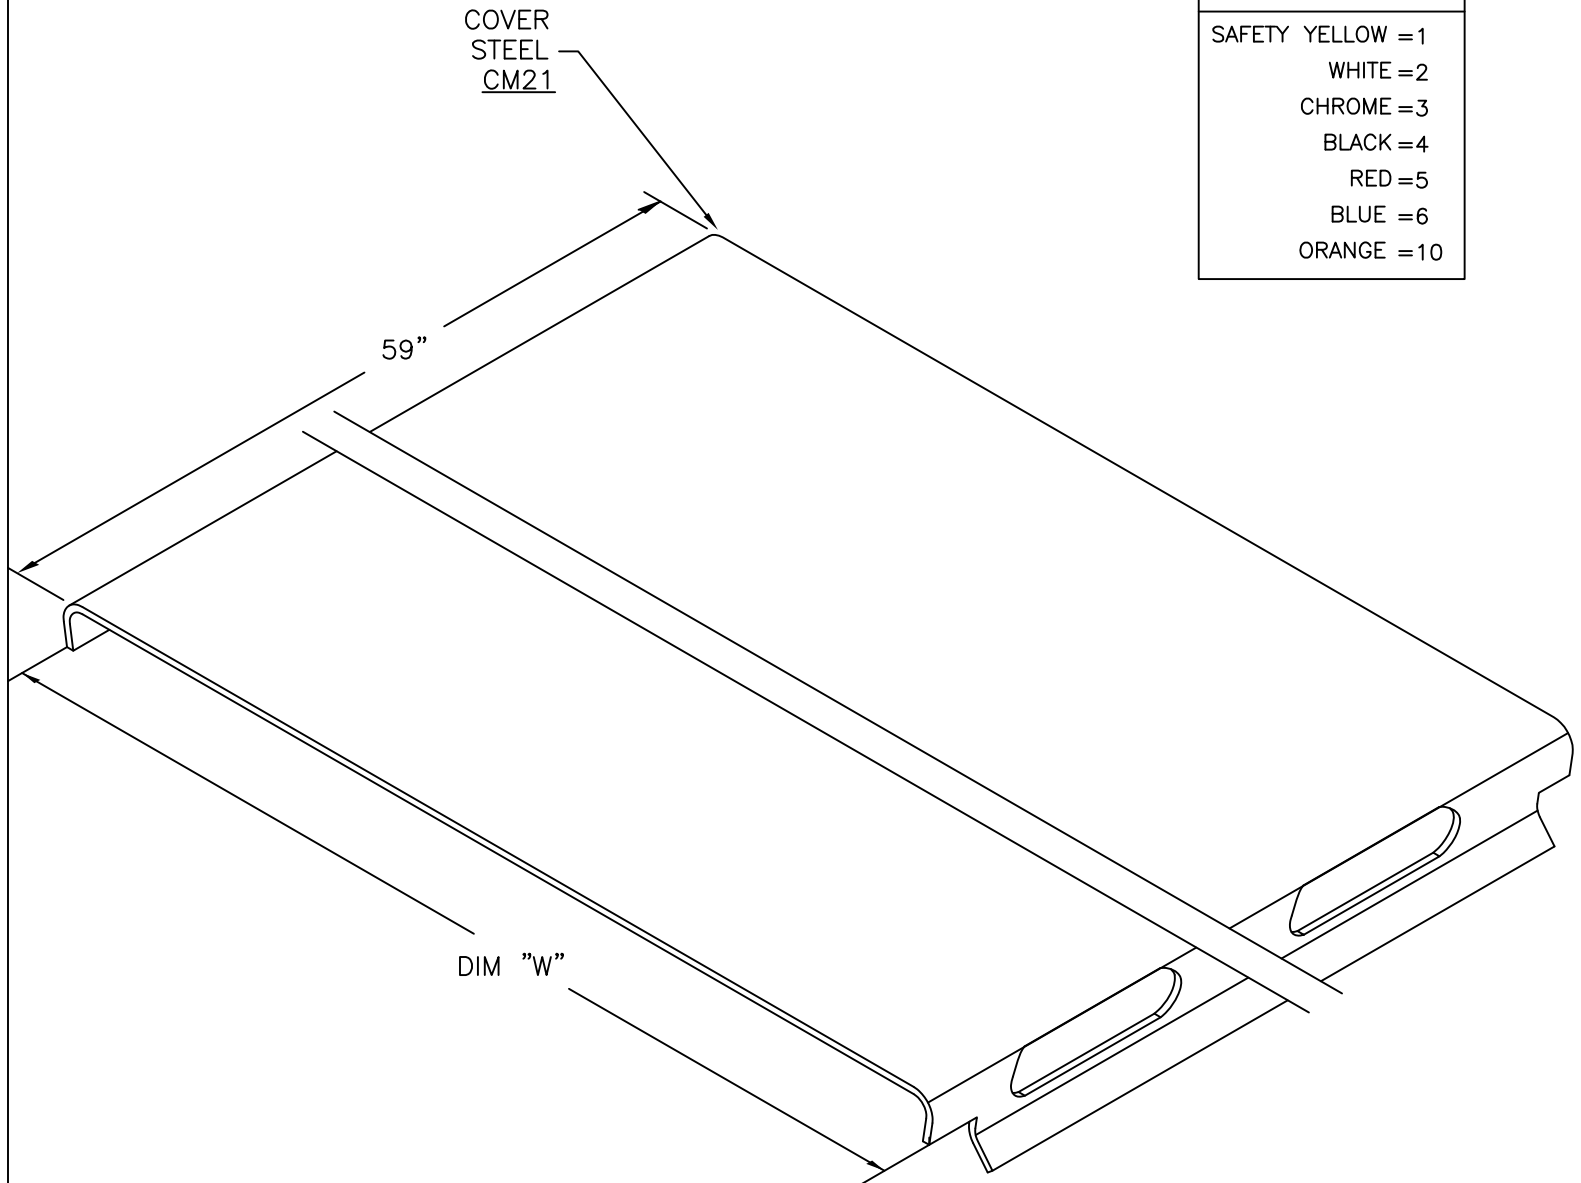

CM21 COVER	DESCRIPTION	DIM "W"
05-CM21-02	COVER CABLE TRAY 6" WIDE	2 $\frac{3}{8}$ "
05-CM21-04	COVER CABLE TRAY 8" WIDE	4 $\frac{3}{8}$ "
05-CM21-06	COVER CABLE TRAY 6" WIDE	6 $\frac{3}{8}$ "
05-CM21-08	COVER CABLE TRAY 8" WIDE	8 $\frac{3}{8}$ "
05-CM21-12	COVER CABLE TRAY 12" WIDE	12 $\frac{3}{8}$ "
05-CM21-18	COVER CABLE TRAY 18" WIDE	18 $\frac{3}{8}$ "
05-CM21-24	COVER CABLE TRAY 24" WIDE	24 $\frac{3}{8}$ "
05-CM21-36	COVER CABLE TRAY 24" WIDE	36 $\frac{5}{8}$ "

TRAY FINISH
SAFETY YELLOW =1
WHITE =2
CHROME =3
BLACK =4
RED =5
BLUE =6
ORANGE =10

 <b>WIREMAID</b> <a href="http://WWW.WIREMAIDUSA.COM">WWW.WIREMAIDUSA.COM</a>		Wiremaid Products Division Tel: (954-) 545-9000 Fax: (954) 545-9011 email: <a href="mailto:Info@cablemgr.com">Info@cablemgr.com</a>	
DRAWN BY 05/29/2014 TM	DESCRIPTION COVER PRO-10 CABLE MANAGER	DRAWING NO. CM21	SCALE: N/A
CHECKED BY	REV B		